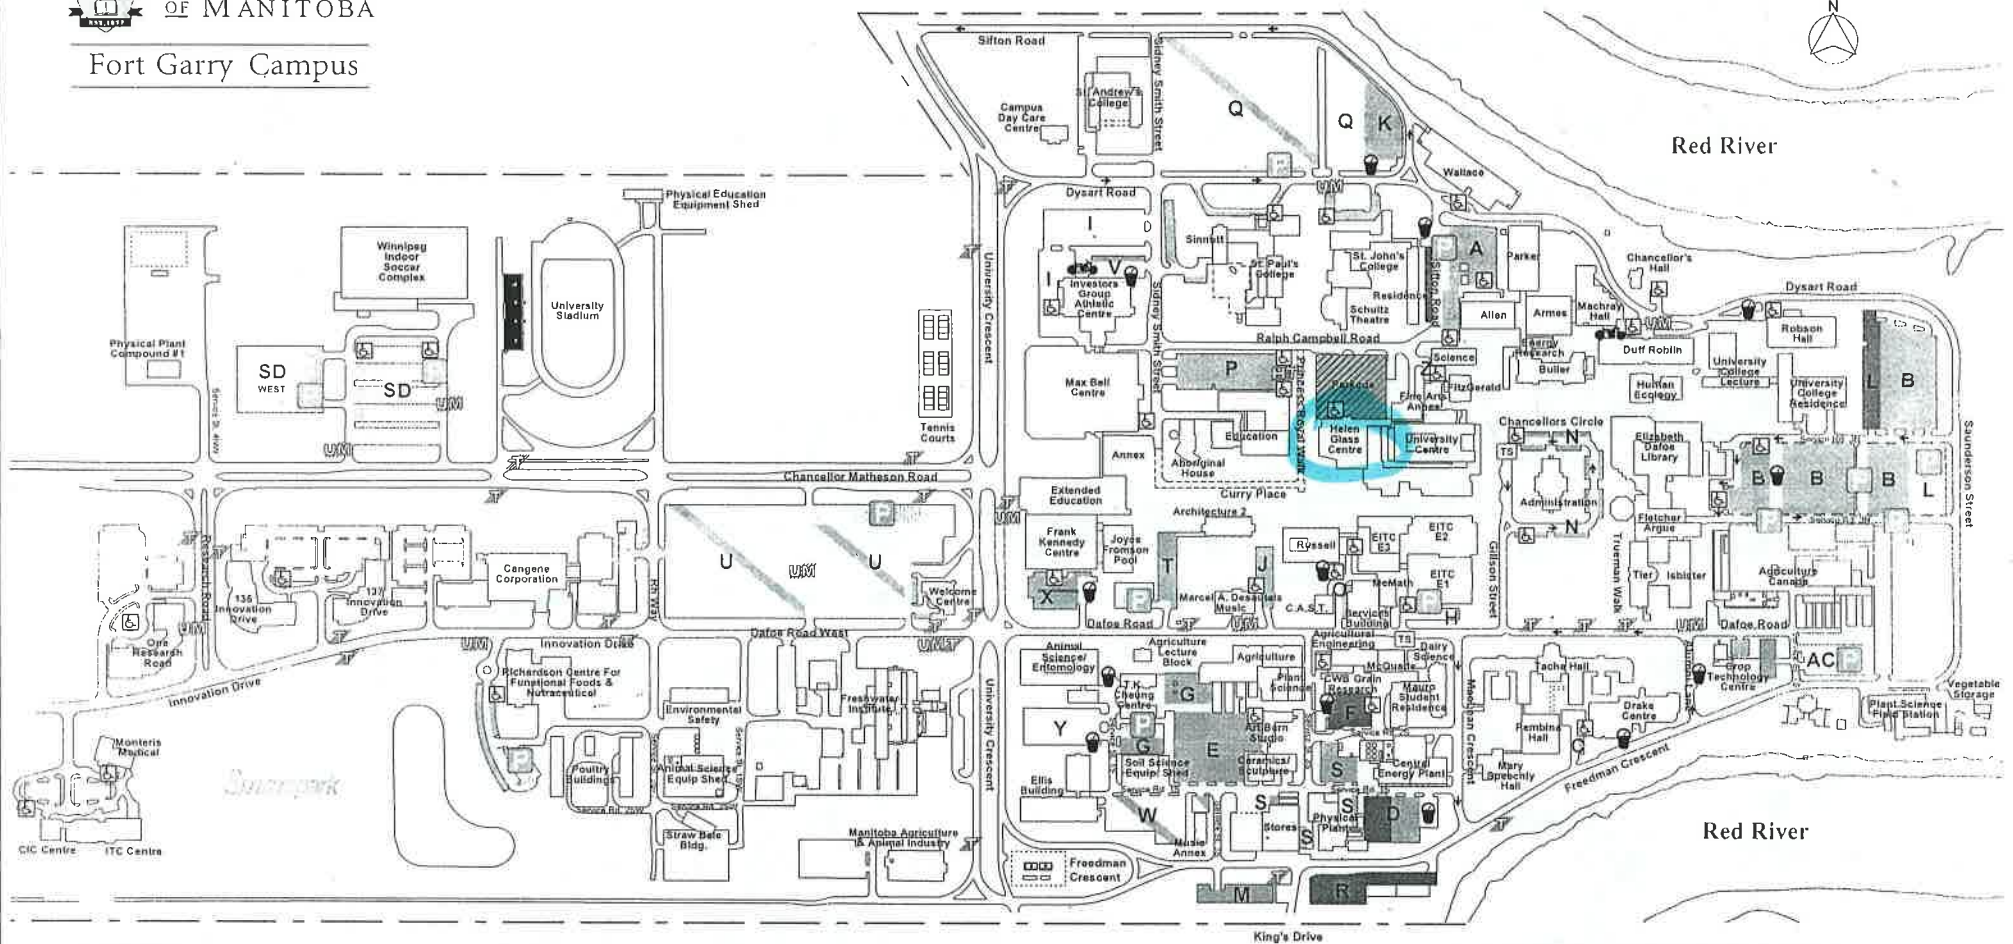

UNIVERSITY  
OF MANITOBA

Fort Garry Campus

LEGEND

- |  |                          |  |                           |  |                                       |  |   |
|--|--------------------------|--|---------------------------|--|---------------------------------------|--|---|
|  | Parkade (Public Parking) |  | Staff Parking*            |  | Accessible Parking*                   |  | University Shuttle Bus (September to April) |
|  | Meter Parking            |  | Student Parking*          |  | Motorcycle Parking (permit required)* |  | Fort Garry Campus Shuttle                   |
|  | Public Parking           |  | Residence Parking (24hr.) |  | Taxi Stand                            |  | Transit Bus Stops                           |
|  | Reserved Parking Areas*  |  |                           |  | Handi-Transit Pickup                  |  |   |

\*U of M PERMIT REQUIRED FROM 7:30 am to 4:30 pm

JUNE, 2009

UNIVERSITY  
OF MANITOBA

University of Manitoba - Fort Garry Campus

Physical Plant 89 Freedman Crescent Winnipeg, MB